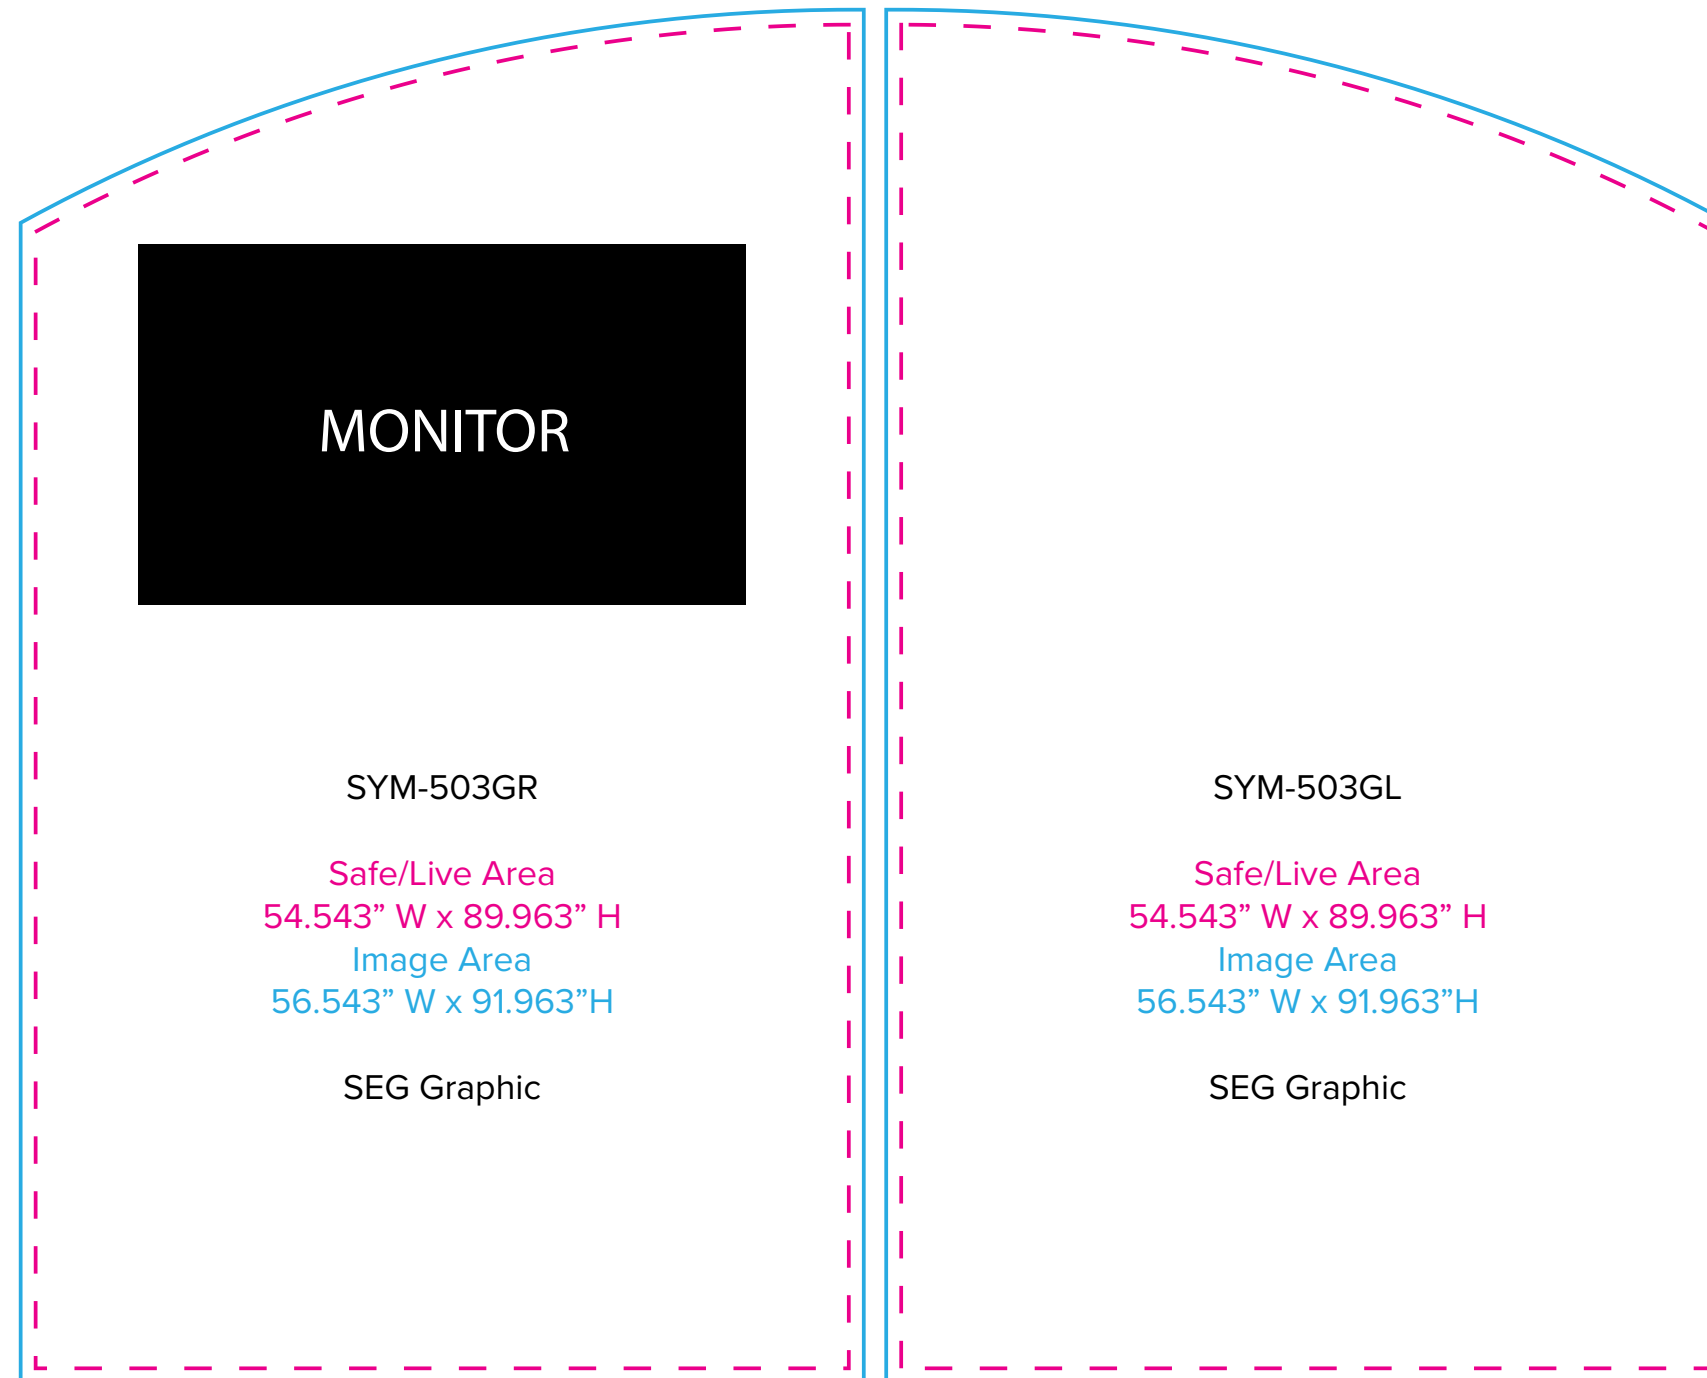

Graphic Template
10 x 10 Inline Exhibit
Two Backwalls with Flat Arched Panel

NOTE: All Raster Art (jpg, tiff,psd, png, etc.) must be at least 100 dpi at print size.
Standard kits are often customized. Please check with Customer Service to ensure that this template matches your specific job.

Graphic Template
10 x 10 Inline Exhibit
Counter

NOTE: All Raster Art (jpg, tiff,psd, png, etc.) must be at least 100 dpi at print size.

Standard kits are often customized. Please check with Customer Service to ensure that this template matches your specific job.